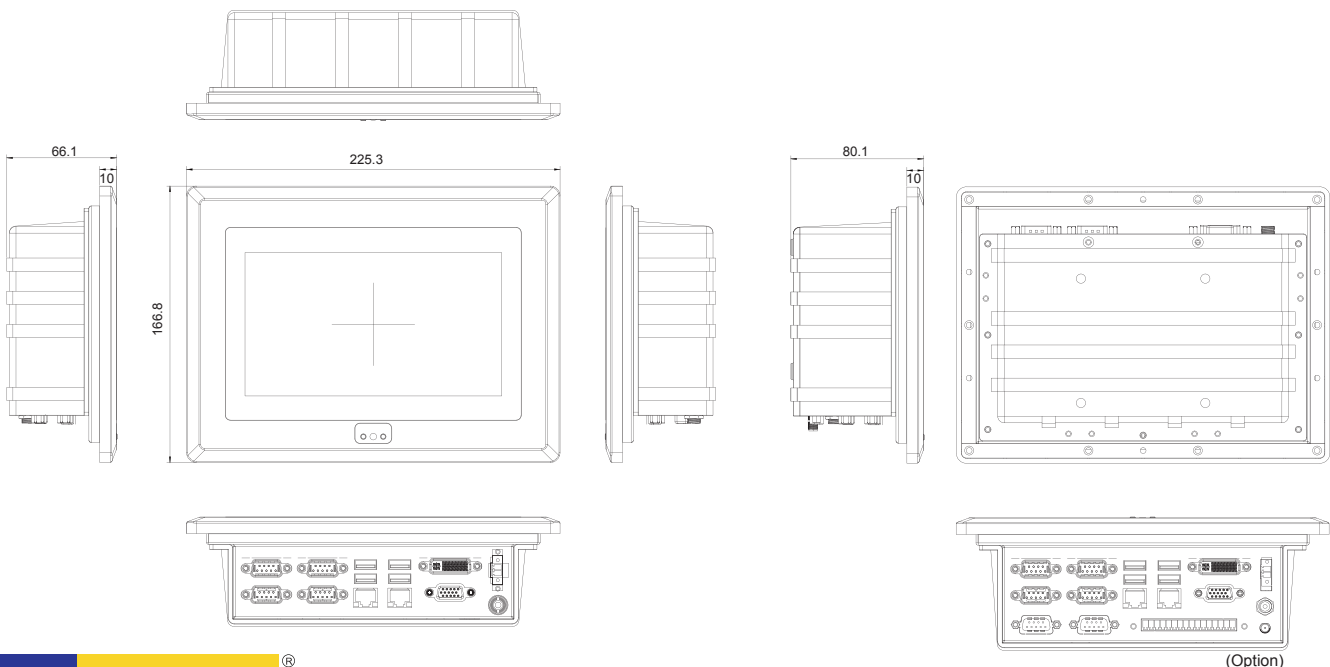

Panel PC Information

LCD Panel	SUNIVERSE
Resolution	1024 x 600
Luminance (cd/m2)	500
Contrast Ratio	700:1
Backlight	LED
Viewing Angle (H-V)	75 / 75 / 70 / 75 CR≥10 (L / R / U / D)
Touch Screen	Resistive Touch screen (Capacitive touch screen-option)
Mounting Spec.	VESA 75
Panel frame water proof	IP65
Accessory (Option)	Wall Mount Kit / Stand

Bezel Free Panel PC

Dimension	225.3W x 66.1H x 166.8D mm 225.3W x 80.1H x 166.8D mm (Optional)
Chassis Material	Plastic
Weight	1.02kg (Incl. M/B)
Storage Space	mSATA / 1 x 2.5" HDD
Operation Hymidity	5 ~ 90% @ 39 °C, non-condensing

M/B information: (Please refer to M/B specification)

CPU Type	M/B Model	VGA	COM	LAN	USB	Other Function	Operation Temp.	
							mSATA	HDD
Intel® Bay-Trail E3845 / J1900	31385CW	1	4	2	4	2 x mini Card DC IN +9~36V	60°C	50°C

Dimension

(Option)